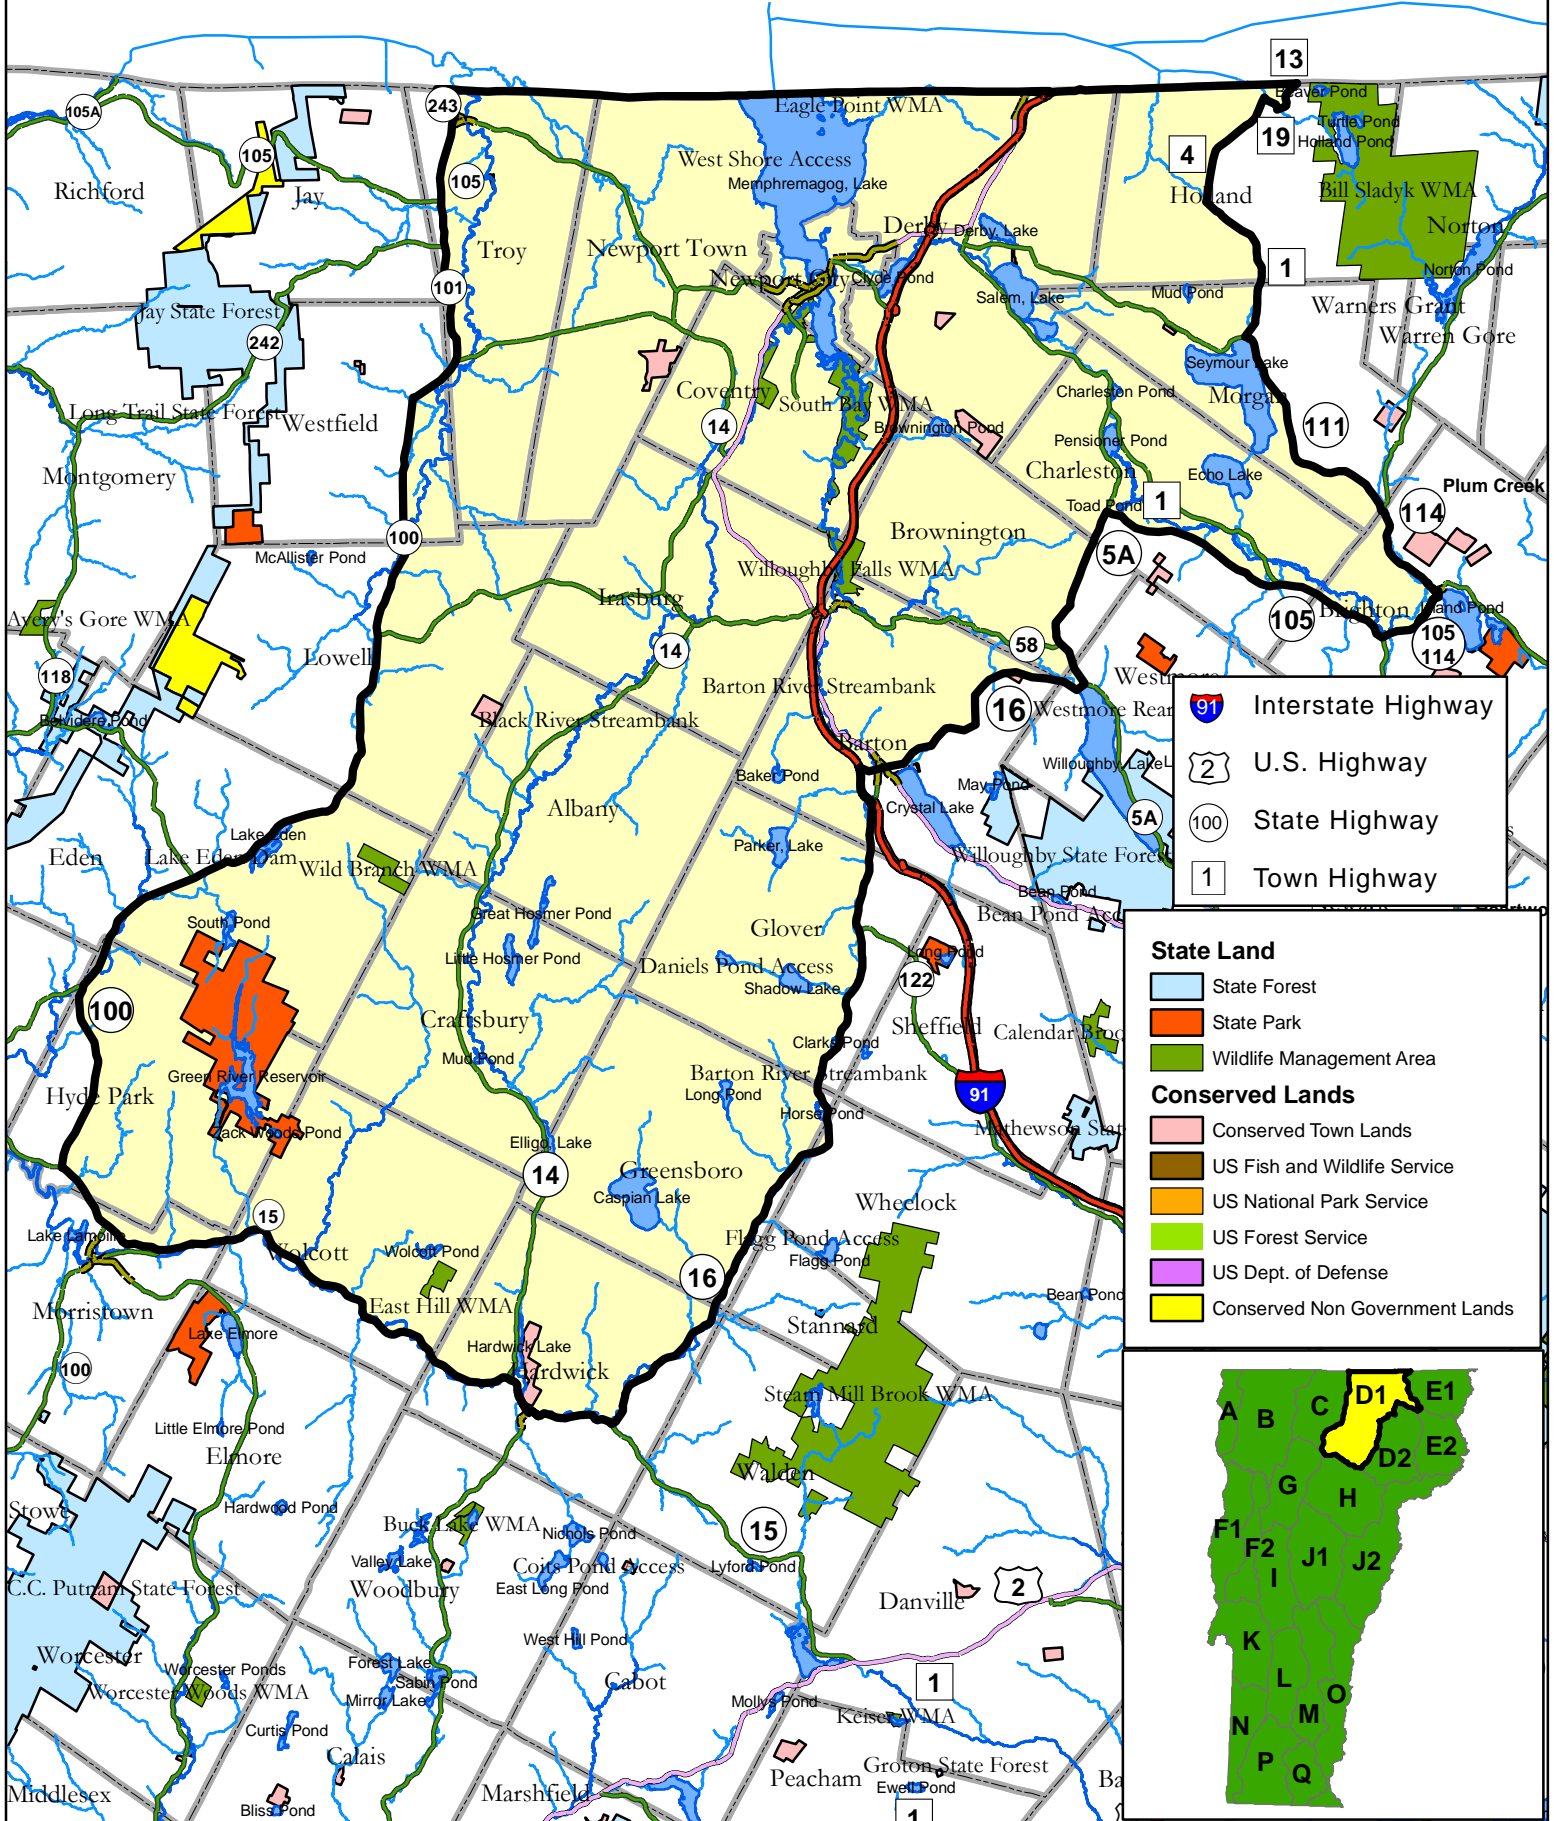

WILDLIFE MANAGEMENT UNIT D1

Boundaries of conserved lands are approximate. This map and the information on it should be used for planning purposes only.